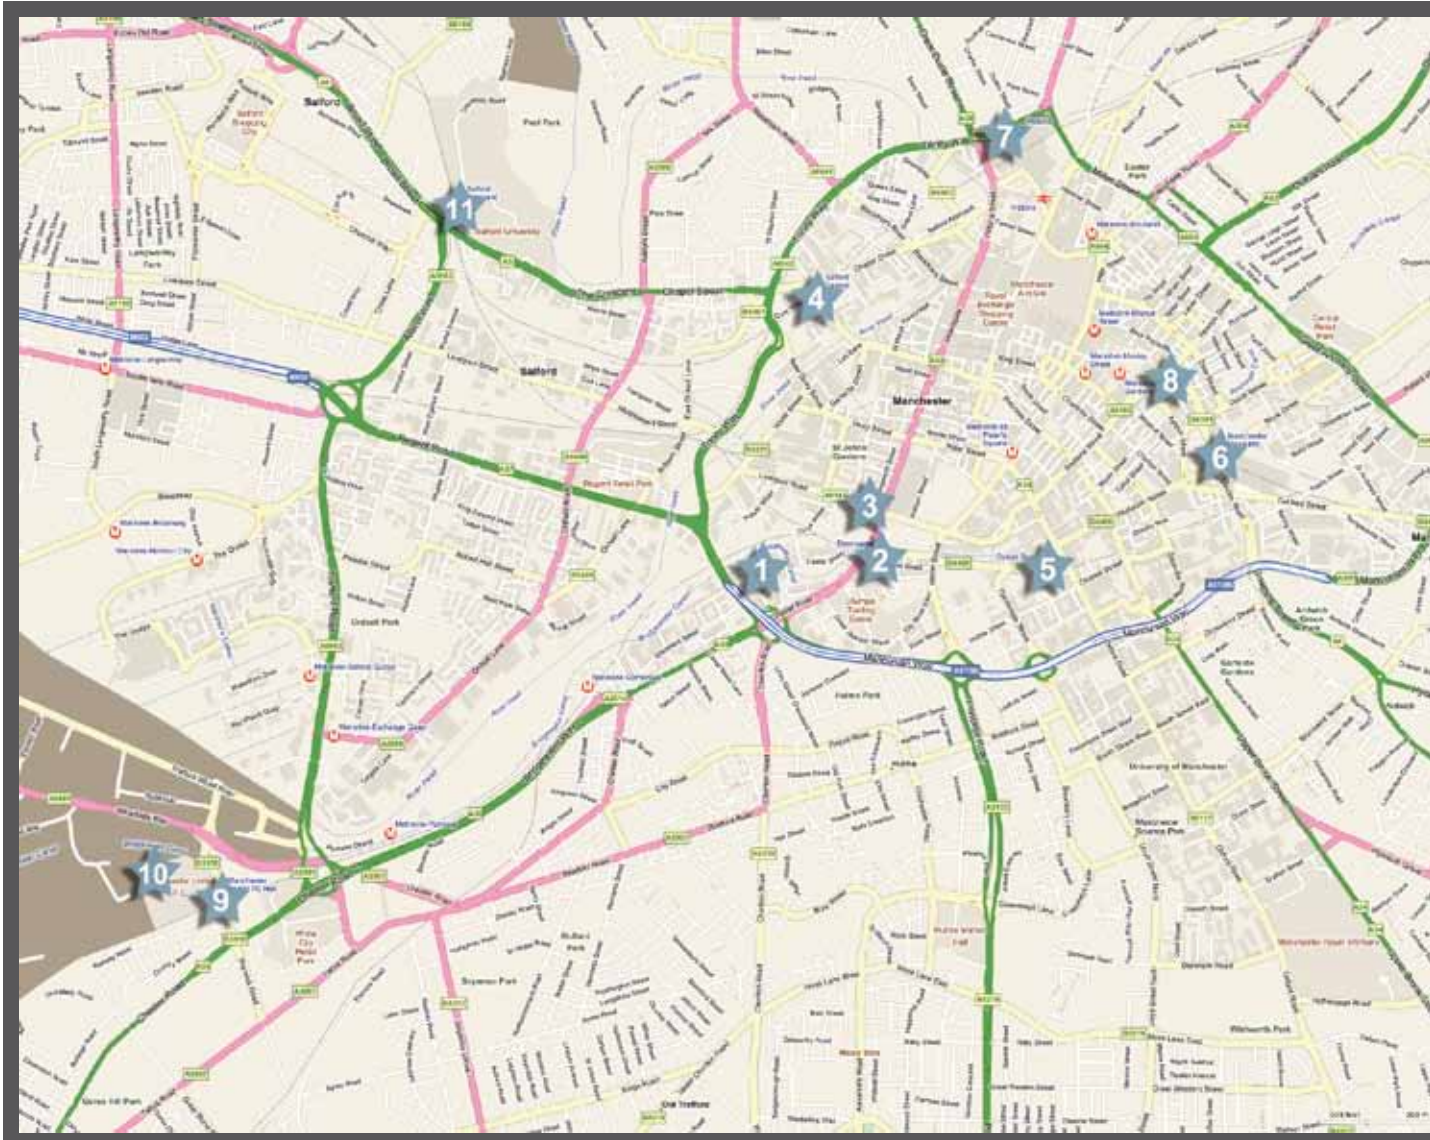

From Leeds/York (East)

Follow the M62 until it merges with the M60. Continue around towards Junction 12 until it joins the M602. Follow the M602 into Manchester; continue along the A57 until you go under the railway viaduct. Bear left onto the sliproad (signposted City Centre/ Whalley Range) up to the main roundabout. Off of the exit, take the immediate left turn into Blantyre Street. Follow this short road around until it bears towards the right. At this point, the entrance to the secure car park is on your left.

From Oldham/ Tameside

Follow the A57 (Mancunian Way). Exit at the A56 signposted Altrincham / Trafford Park. You need to be in the right lane to go around the roundabout. At the traffic lights keep to the left lane and take the 2nd exit which is immediately before a set of traffic lights (marked City Centre) on to Blantyre Street. Follow this short road around until it bears towards the right. At this point, the entrance to the secure car park is on your left.

By Rail

Deansgate Railway Station is 10 minutes walking distance from the clinic, however there are more frequent connections in Manchester Oxford Road, Manchester Piccadilly and Manchester Victoria. Please visit www.nationalrail.co.uk for more details and schedule information.

- 1 Spamedica clinic
- 2 Deansgate station
- 3 Beetham Tower (Hilton Hotel)
- 4 Salford Central station
- 5 Oxford Road station
- 6 Manchester Picadilly station
- 7 Victoria station
- 8 Picadilly Gardens
- 9 Manchester Utd Halt station
- 10 Manchester Utd stadium
- 11 Salford Crescent station